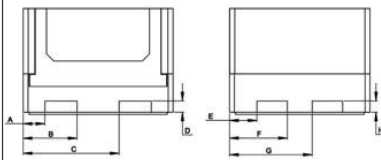

ROPAK 4548

A 6.94"/176.28 mm	E 8.75"/222.35 mm
B 17.26"/438.38 mm	F 18.53"/470.56 mm
C 30.74"/780.85 mm	G 26.47"/672.44 mm
D 3.61"/91.67 mm	H 3.61"/91.67 mm

This container features an Open Deck.
Please call Customer Service at 1.800.442.4892 for more information.